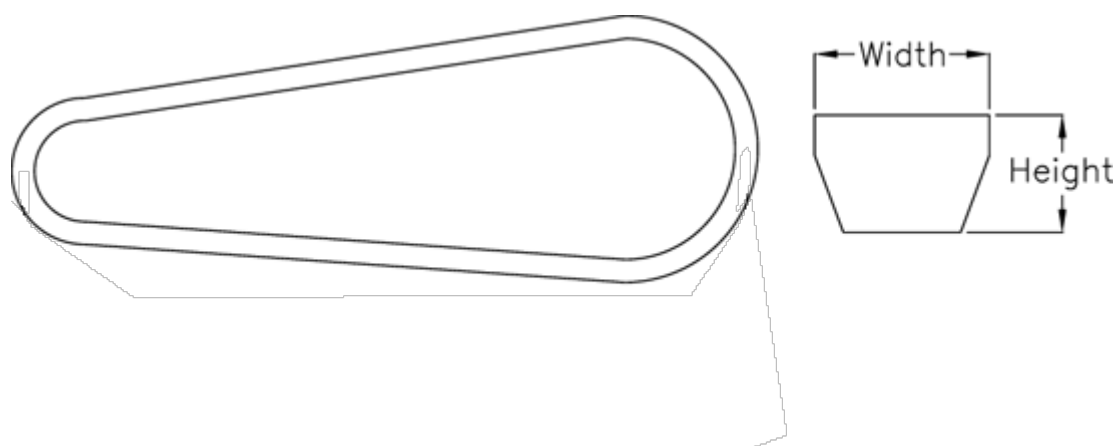

Data Sheet

Article number: 601962562060
Description: Gates V-belt SPA 2060 Ld 2060
DELTA NARROW

Measures

Datum length	= 2060
Height	= 10
Width	= 13